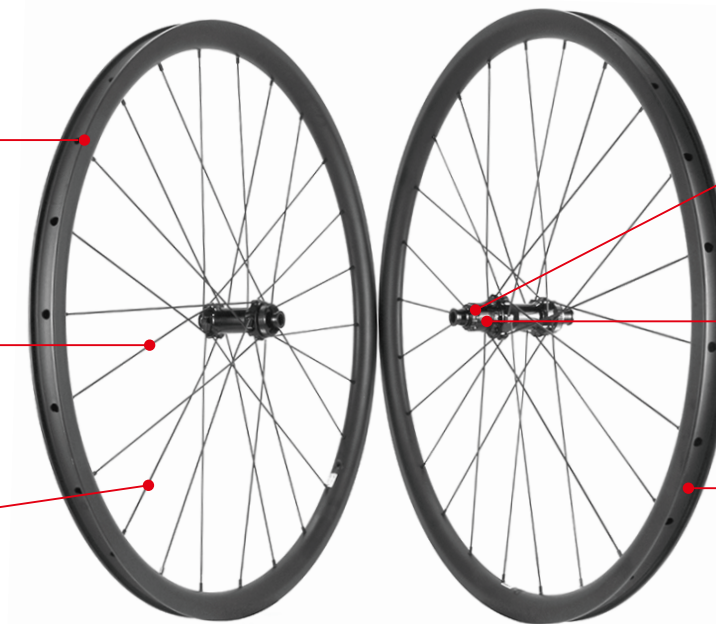

Bead Hook and Hookless rims optional

Pillar 1423 spokes, Aero&strong

Front 24/Rear 24 Spokes

ProX 98DB Economical Disc Brake Hubs

6-Pawl Freehub System
Shimano 11/12s or SRAM 12s XDR Optional

Compatible for 700*30C-50C tire (tubeless ready)

ProX Affordable 98DB Disc Brake 700C Gravel Carbon Wheels

Model	98DB-PCX33-1423	98DB-PZX33-1423	98DB-PCX44-1423	98DB-PZX44-1423
Rim Drawing				
Rim Depth	33mm	33mm	44mm	44mm
Rim Width	28mm Outer (21mm Inner)	28mm Outer (23mm Inner)	28mm Outer (21mm Inner)	28mm Outer (23mm Inner)
Tire Type	Tubeless or Clincher	Tubeless or Clincher	Tubeless or Clincher	Tubeless or Clincher
Hub	ProX 98DB	ProX 98DB	ProX 98DB	ProX 98DB Disc
Front Size	12*100mm Thru-Axle	12*100mm Thru-Axle	12*100mm Thru-Axle	12*100mm Thru-Axle
Rear Size	12*142mm Thru-Axle	12*142mm Thru-Axle	12*142mm Thru-Axle	12*142mm Thru-Axle
Spoke	Pillar 1423	Pillar 1423	Pillar 1423	Pillar 1423
Tire Size (Recommended)	700*30C-50C	700*30C-50C	700*30C-50C	700*30C-50C
Weight (+/-3%)	1487g	1487g	1547g	1547g