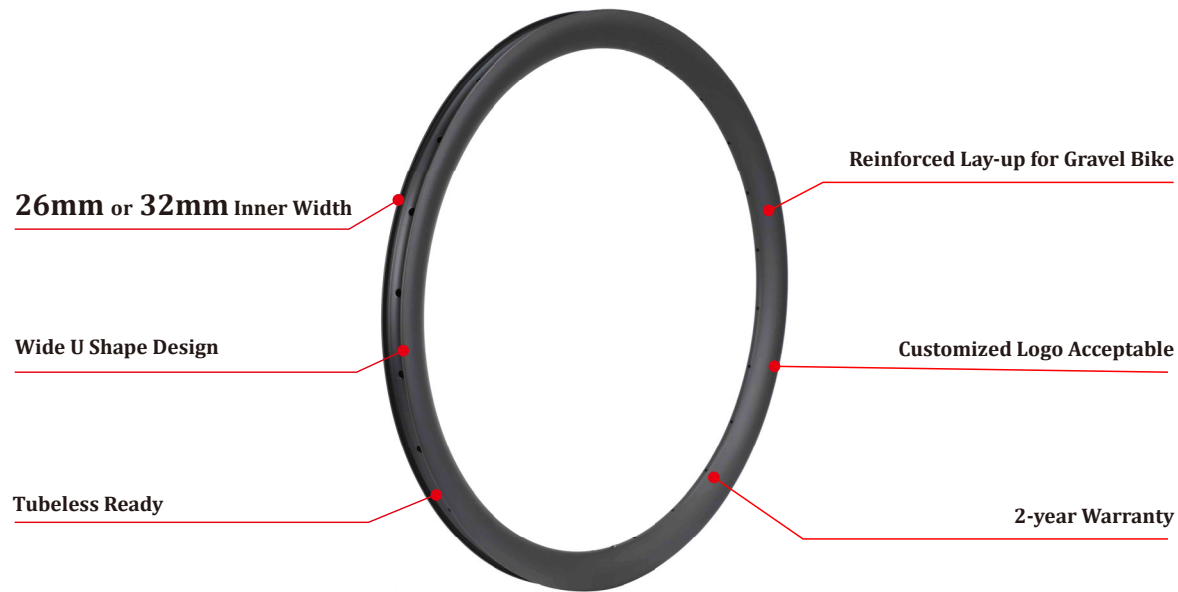

ProX Carbon Gravel Rims Widened 26mm/32mm Inner Width 700C Gravel Bike Rims

Model	PXG26-40C	PXG26-45C	PXG26-50C	PXG32-40C	PXG32-45C	PXG32-50C
Sectional Drawing						
Rim Depth	40mm	45mm	50mm	40mm	45mm	50mm
Rim Width	31.5mm Outer (26mm Inner)	31.5mm Outer (26mm Inner)	31.5mm Outer (26mm Inner)	37.5mm Outer (32mm Inner)	37.5mm Outer (32mm Inner)	37.5mm Outer (32mm Inner)
Weight(±15g)	410g	430g	450g	430g	440g	460g
Terrain (Recommended)	CX/Gravel	CX/Gravel	CX/Gravel	CX/Gravel	CX/Gravel	CX/Gravel
ERD	560mm	550mm	540mm	560mm	550mm	540mm
Material	T700	T700	T700	T700	T700	T700
Max Weight Limit	120kg/265lb	120kg/265lb	120kg/265lb	120kg/265lb	120kg/265lb	120kg/265lb
Max Spoke Tension	130kgf	130kgf	130kgf	130kgf	130kgf	130kgf
Max Tire Pressure	90psi/6.2bar	90psi/6.2bar	90psi/6.2bar	90psi/6.2bar	90psi/6.2bar	90psi/6.2bar
Tire Size (Recommended)	700*35C-50C	700*35C-50C	700*35C-50C	700*44C-70C	700*44C-70C	700*44C-70C