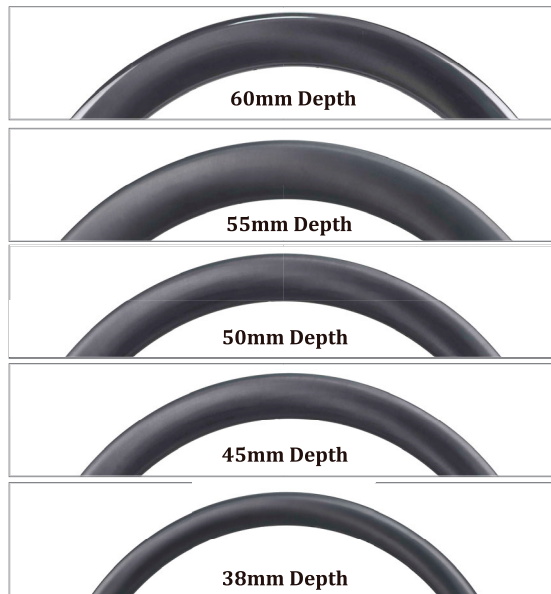

**ProX New 32 Inch 89MB Wheels Carbon MTB Wheels Ratchet 54T For XC/AM**

Model	89MB-AD32-36-Leader	89MB-AD32-36SL-Leader
Rim Drawing		
Rim Offset	2.8mm	2.8mm
Rim Width	35.8mm Outer (30mm Inner)	35.8mm Outer (30mm Inner)
Tire Type	Tubeless or Clincher	Tubeless or Clincher
Hub	ProX 89MB	ProX 89MB
Front Size	15*110mm Boost	15*110mm Boost
Rear Size	12*148mm Boost	12*148mm Boost
Spoke	Sapim Leader	Sapim Leader
Tire Size (Recommended)	32*2.3"-2.8"	32*2.3"-2.8"
Weight (+/-3%)	1814g	1734g

**ProX 3-Spoke Carbon Wheels For Road/TT/Track Bikes**

Model	<b>P3-705</b>	<b>P3-758</b>	<b>P3-120C</b>
Rim Drawing			
Rim Depth	70-75mm	75-80mm	120mm
Rim Width	28mm Outer (21mm Inner)	28mm Outer (22.5mm Inner)	28mm Outer (22.5mm Inner)
Tire Type	Tubeless or Clincher	Tubeless or Clincher	Tubeless or Clincher
Hub	ProX 36DB	ProX 36DB	ProX 36DB
Front Size	12*100mm Thru-Axle	12*100mm Thru-Axle	12*100mm Thru-Axle
Rear Size	12*142mm Thru-Axle	12*142mm Thru-Axle	12*142mm Thru-Axle
Spoke	3-Spoke Carbon	3-Spoke Carbon	3-Spoke Carbon
Tire Size (Recommended)	700*28C-45C	700*28C-45C	700*28C-45C
Weight (+/-3%)	F:950g   R:1050g	F:950g   R:1050g	F:950g   R:1050g

**ProX 5-Spoke Carbon Wheels and Full Disk Rear Wheel**

Model	<b>P5-52C DB</b>	<b>P5-38C DB</b>	<b>UFO27-DISC</b>
Rim Drawing			
Rim Depth	52mm	38mm	N/A
Rim Width	25mm Outer (18mm Inner)	28mm Outer (21.6mm Inner)	27mm Outer (21mm Inner)
Tire Type	Tubeless or Clincher	Tubeless or Clincher	Tubeless or Clincher
Hub	ProX 36DB	ProX 36DB	ProX 36DB
Front Size	12*100mm Thru-Axle	12*100mm Thru-Axle	N/A
Rear Size	12*142mm Thru-Axle	12*142mm Thru-Axle	12*142mm Thru-Axle
Spoke	5-Spoke Carbon	5-Spoke Carbon	Full Disk
Tire Size (Recommended)	700*25C-40C	700*28C-50C	700*28C-45C
Weight (+/-3%)	F:850g   R:950g	F:625g   R:725g	970g