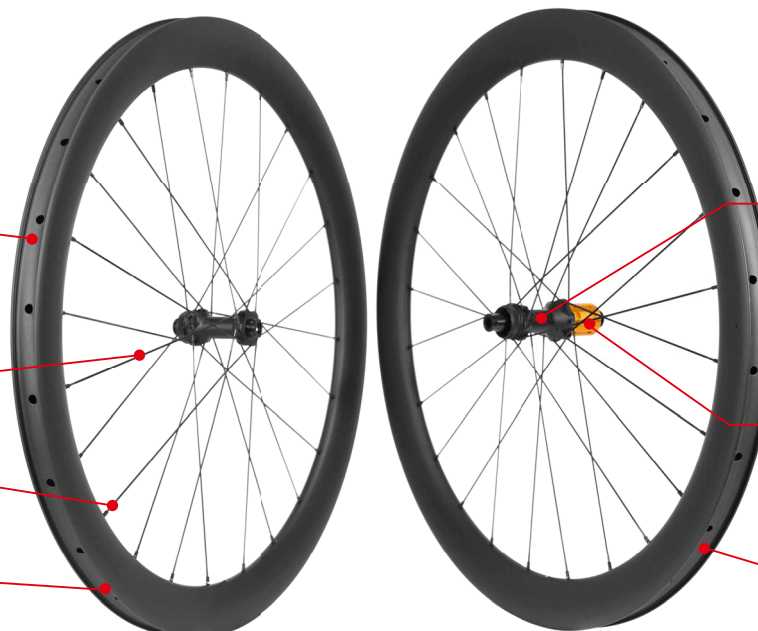

**ProX Butterfly Weave C68DB Ultra Light Full Carbon Spoke Disc Road Wheels**

Model	C68DB-BRD28-33C-CS1	C68DB-BRD28-38C-CS1	C68DB-BRD28-45C-CS1	C68DB-BRD28-50C-CS1	C68DB-BRD28-55C-CS1
Rim Drawing					
Rim Depth	33mm	38mm	45mm	50mm	55mm
Rim Width	28mm Outer (21mm Inner)	28mm Outer (21mm Inner)	28mm Outer (21mm Inner)	28mm Outer (21mm Inner)	28mm Outer (21mm Inner)
Tire Type	Tubeless or Clincher	Tubeless or Clincher	Tubeless or Clincher	Tubeless or Clincher	Tubeless or Clincher
Hub	ProX C68DB	ProX C68DB	ProX C68DB	ProX C68DB	ProX C68DB
Front Size	12*100mm Thru-Axle	12*100mm Thru-Axle	12*100mm Thru-Axle	12*100mm Thru-Axle	12*100mm Thru-Axle
Rear Size	12*142mm Thru-Axle	12*142mm Thru-Axle	12*142mm Thru-Axle	12*142mm Thru-Axle	12*142mm Thru-Axle
Spoke	ProX CS1	ProX CS1	ProX CS1	ProX CS1	ProX CS1
Tire Size (Recommended)	700*28C-45C	700*28C-45C	700*28C-45C	700*28C-45C	700*28C-45C
Weight (+/-3%)	1186g	1216g	1256g	1296g	1306g

## ProX Super Light C67DB Ratchet System Full Carbon Spoke Road Wheels (Undulating Rims)

Model	C67DB-NRD28-305-CS1 C67DB-NRD28-305-White-CS1	C67DB-NRD28-450-CS1 C67DB-NRD28-450-White-CS1	C67DB-NRD28-605-CS1 C67DB-NRD28-605-White-CS1
Rim Drawing			
Rim Depth	30-35mm	45-50mm	60-65mm
Rim Width	28mm Outer (21mm Inner)	28mm Outer (21mm Inner)	28mm Outer (21mm Inner)
Tire Type	Tubeless or Clincher	Tubeless or Clincher	Tubeless or Clincher
Hub	ProX C67DB	ProX C67DB	ProX C67DB
Front Size	12*100mm Thru-Axle	12*100mm Thru-Axle	12*100mm Thru-Axle
Rear Size	12*142mm Thru-Axle	12*142mm Thru-Axle	12*142mm Thru-Axle
Spoke	ProX CS1	ProX CS1	ProX CS1
Tire Size (Recommended)	700*28C-45C	700*28C-45C	700*28C-45C
Weight (+/-3%)	1175g/1265g	1295g/1385g	1420g/1520g

**23mm Inner Width**

**Sapim CX-Ray Spokes  
Super Aero & Light**

**Front 24/Rear 24 Spokes**

**Tubeless Ready**

**DT Swiss Hubs Optional**

**ProX C53DB Hubs Ceramic Bearings  
54T Ratchet Freehub System**