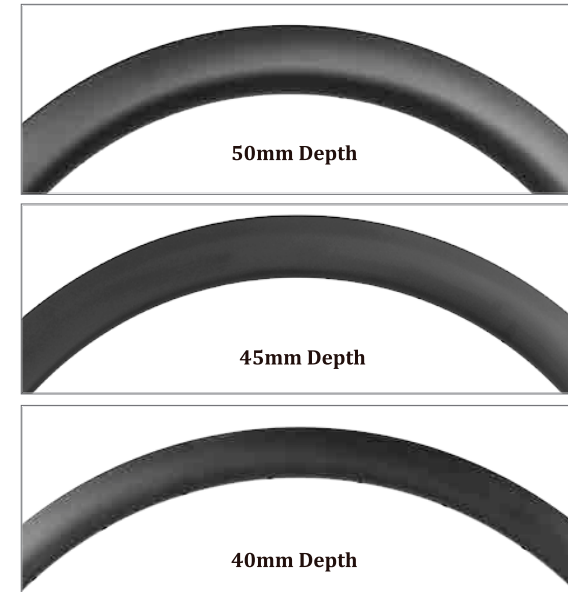

ProX Carbon Gravel Rims Widened 26mm/32mm Inner Width 700C Gravel Bike Rims

Model	PXG26-40C	PXG26-45C	PXG26-50C	PXG32-40C	PXG32-45C	PXG32-50C
Sectional Drawing						
Rim Depth	40mm	45mm	50mm	40mm	45mm	50mm
Rim Width	31.5mm Outer (26mm Inner)	31.5mm Outer (26mm Inner)	31.5mm Outer (26mm Inner)	37.5mm Outer (32mm Inner)	37.5mm Outer (32mm Inner)	37.5mm Outer (32mm Inner)
Weight(±15g)	410g	430g	450g	430g	440g	460g
Terrain (Recommended)	CX/Gravel	CX/Gravel	CX/Gravel	CX/Gravel	CX/Gravel	CX/Gravel
ERD	560mm	550mm	540mm	560mm	550mm	540mm
Material	T700	T700	T700	T700	T700	T700
Max Weight Limit	120kg/265lb	120kg/265lb	120kg/265lb	120kg/265lb	120kg/265lb	120kg/265lb
Max Spoke Tension	130kgf	130kgf	130kgf	130kgf	130kgf	130kgf
Max Tire Pressure	90psi/6.2bar	90psi/6.2bar	90psi/6.2bar	90psi/6.2bar	90psi/6.2bar	90psi/6.2bar
Tire Size (Recommended)	700*35C-50C	700*35C-50C	700*35C-50C	700*44C-70C	700*44C-70C	700*44C-70C