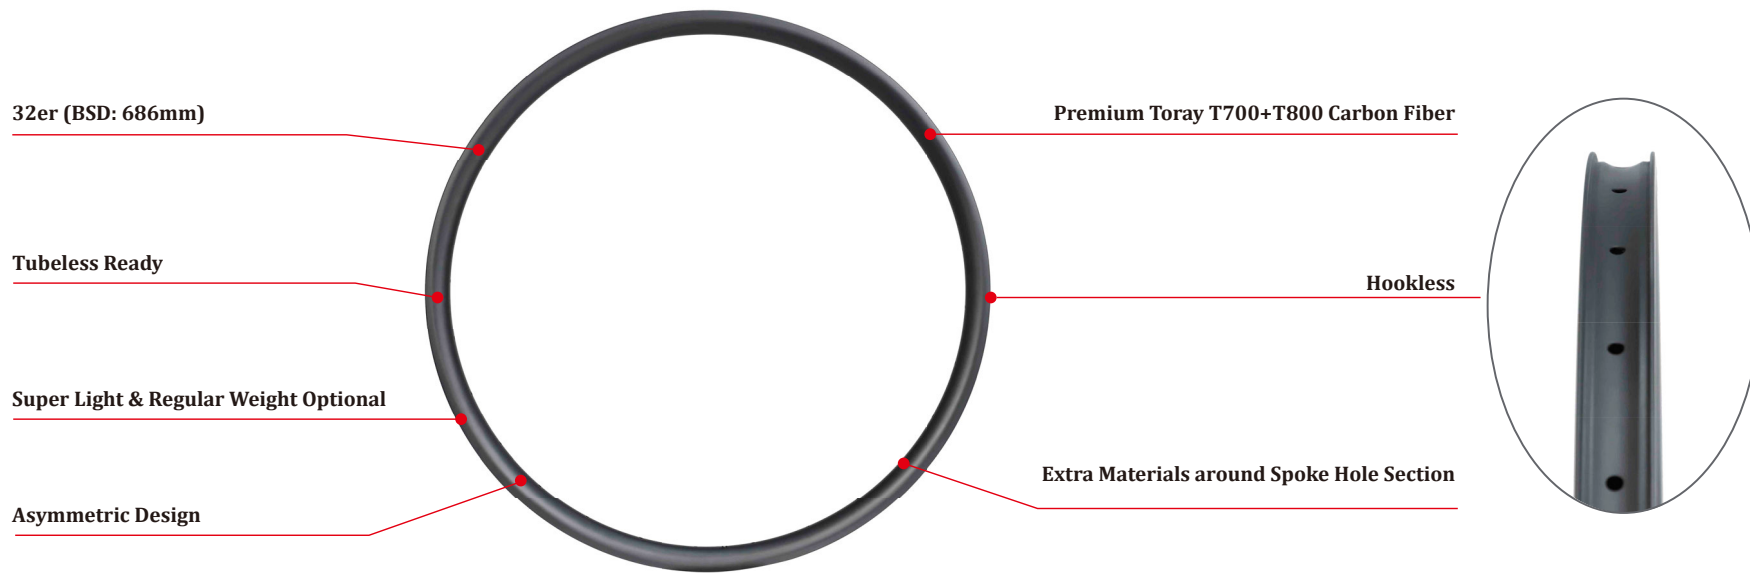

ProX 32er MTB Carbon Rims 32inch Mountain Bike Carbon Rims For XC/AM

Model	AD32-36SL	AD32-36
Sectional Drawing		
Rim Depth	2.8mm	2.8mm
Rim Width	35.8mm Outer (30mm Inner)	35.8mm Outer (30mm Inner)
Weight(±15g)	460g	500g
Terrain (Recommended)	Cross Country and All Mountain	Cross Country and All Mountain
ERD	646mm	646mm
Material	T700+T800	T700
Max Weight Limit	100kg/220lb	120kg/265lb
Max Spoke Tension	145kgf	145kgf
Max Tire Pressure	40psi/2.7bar	40psi/2.7bar
Tire Size (Recommended)	32*2.3"-2.8"	32*2.3"-2.8"