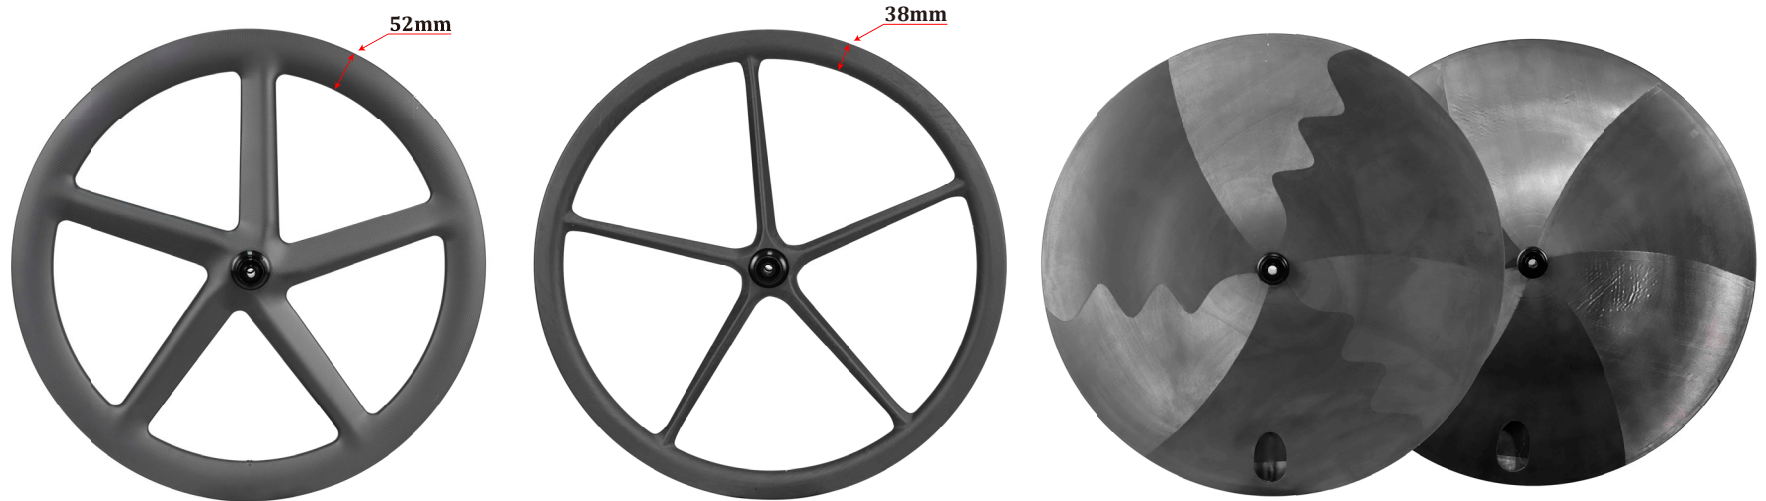

ProX 5-Spoke Carbon Wheels and Full Disk Rear Wheel

Model	P5-52C DB	P5-38C DB	UFO27-DISC
Rim Drawing			
Rim Depth	52mm	38mm	N/A
Rim Width	25mm Outer (18mm Inner)	28mm Outer (21.6mm Inner)	27mm Outer (21mm Inner)
Tire Type	Tubeless or Clincher	Tubeless or Clincher	Tubeless or Clincher
Hub	ProX 36DB	ProX 36DB	ProX 36DB
Front Size	12*100mm Thru-Axle	12*100mm Thru-Axle	N/A
Rear Size	12*142mm Thru-Axle	12*142mm Thru-Axle	12*142mm Thru-Axle
Spoke	5-Spoke Carbon	5-Spoke Carbon	Full Disk
Tire Size (Recommended)	700*25C-40C	700*28C-50C	700*28C-45C
Weight (+/-3%)	F:850g | R:950g	F:625g | R:725g	970g